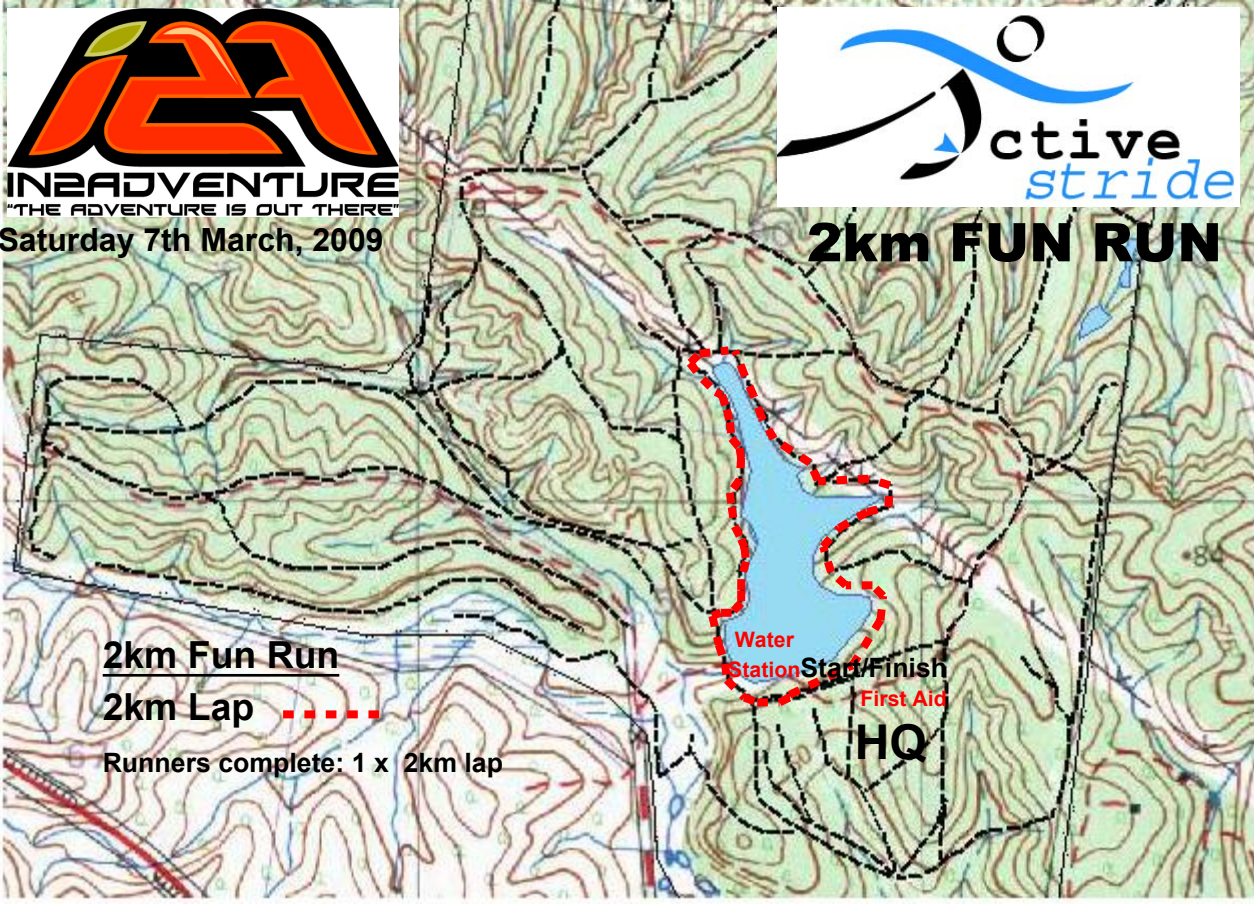

2km FUN RUN

2km Fun Run

2km Lap - - - - -

Runners complete: 1 x 2km lap

Water
Station Start/Finish
First Aid

HQ